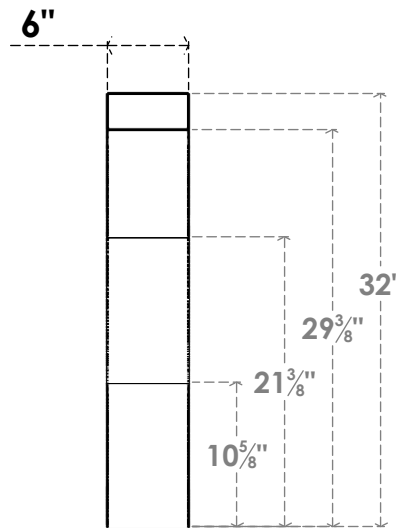

ITEM NUMBER: BRCPC060X28000X32000FST

6"W X 28"D X 32"H FUNSTON ARCHITECTURAL GRADE PVC CLOSED KNEE BRACE

SIDE PROFILE

FRONT PROFILE

ISOMETRIC

EKENA MILLWORK
2300 WEST MAIN ST.
CLARKSVILLE, TX 75426
TOLL FREE: 866-607-0453
WWW.EKENAMILLWORK.COM