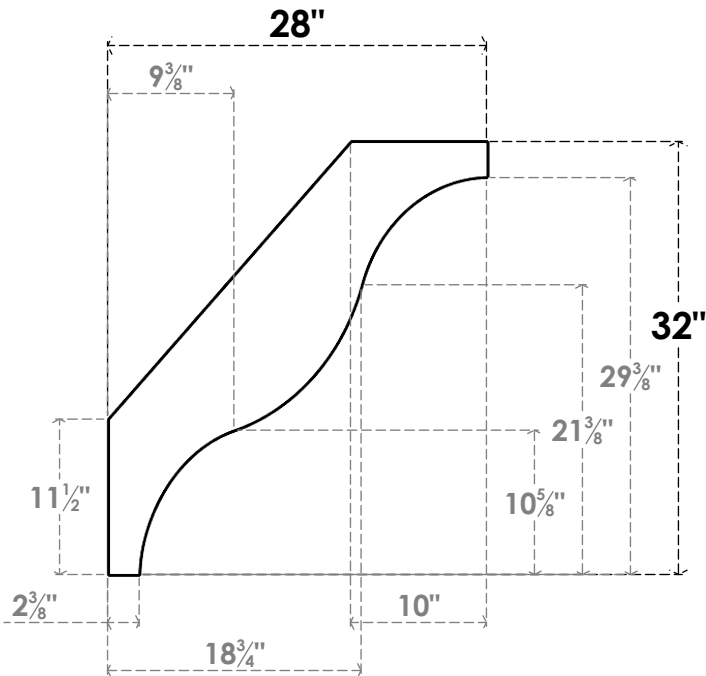

ITEM NUMBER: BRCPC060X28000X32000FST

6"W X 28"D X 32"H FUNSTON ARCHITECTURAL GRADE PVC CLOSED KNEE BRACE

SIDE PROFILE

FRONT PROFILE

ISOMETRIC

EKENA MILLWORK
2300 WEST MAIN ST.
CLARKSVILLE, TX 75426
TOLL FREE: 866-607-0453
WWW.EKENAMILLWORK.COM